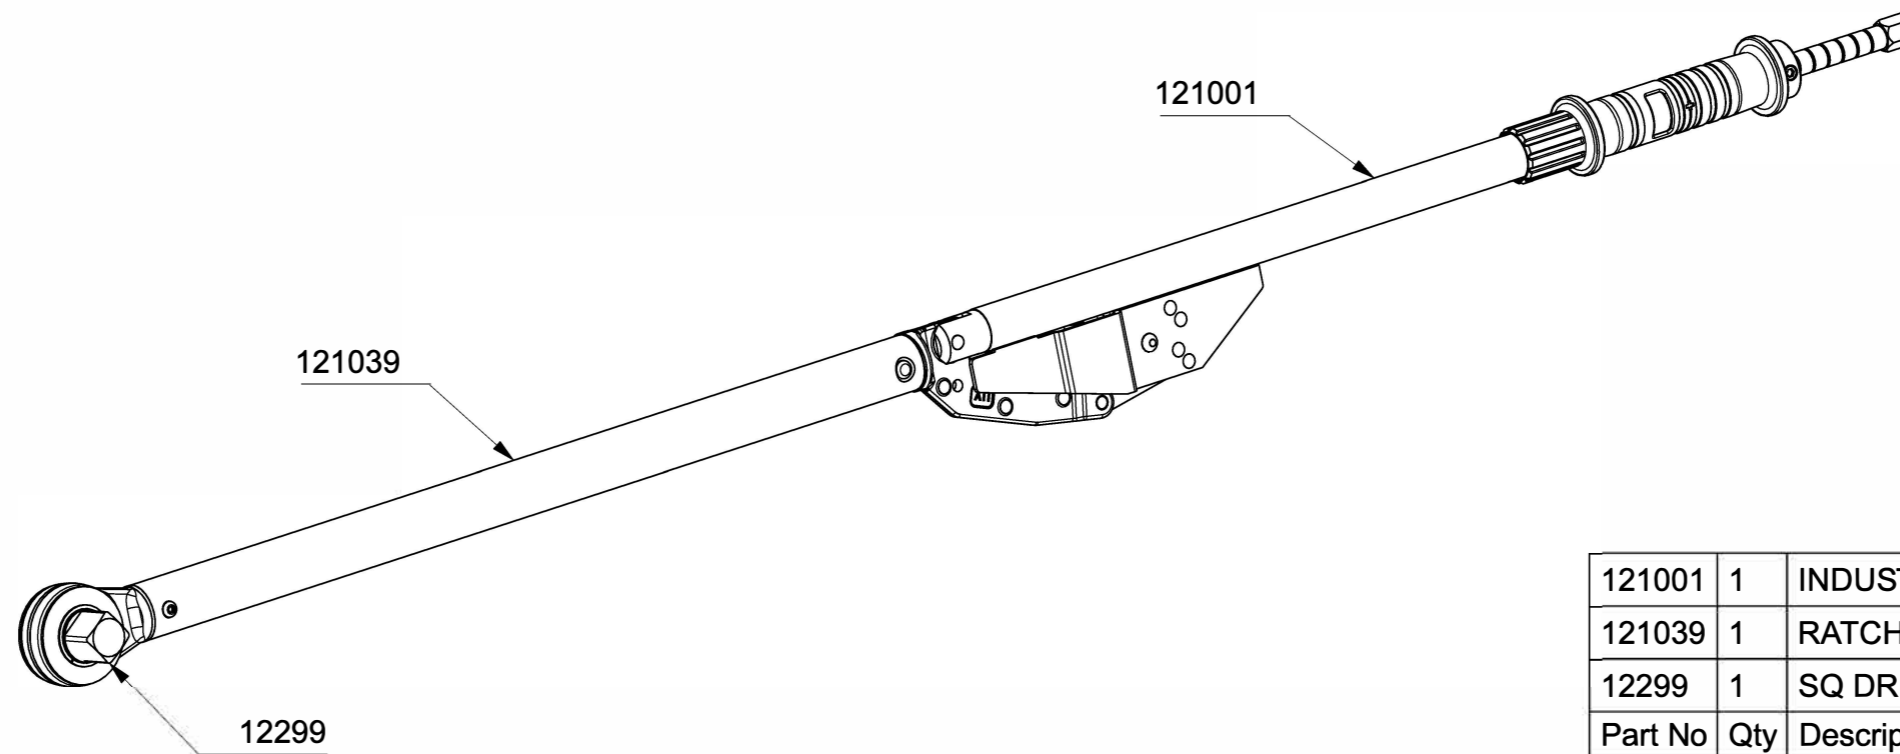

120115.01 - 5R-N INDUSTRIAL TORQUE WRENCH 1"

121001	1	INDUSTRIAL HANDLE ASSY
121039	1	RATCHET TUBE ASSY 5R-N
12299	1	SQ DRIVE ASSY 1" IND. T/W
Part No	Qty	Description